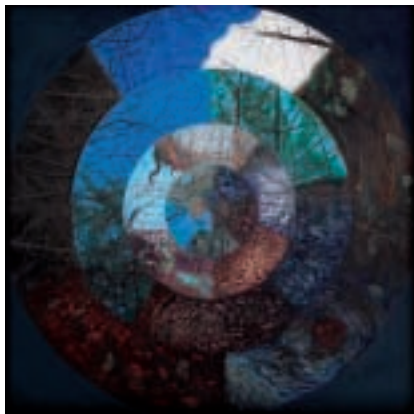

Cheeserolling
Cooper's Hill, Gloucestershire
Oil on Canvas H144xW114cm

On the Path
Symonds Yat, Gloucestershire
Oil on Canvas H110xW130cm

Passing Place
Symonds Yat, Gloucestershire
Oil on Canvas H138xW93cm

Ferry
Symonds Yat, Gloucestershire
Oil on Canvas H100xW120cm

Parallel Paths
Forest of Dean, Gloucestershire
Oil on Panel H79xW102cm

Round Cannop Pond
Forest of Dean, Gloucestershire
Oil on Panel H60xW165cm

www.prom-print.co.uk

Down Cannop Brook
Forest of Dean, Gloucestershire
*From an original painting by Ron Boyd
British Landscape and Figurative artist*

Oil on Panel H100xW100cm

www.ronboydart.com
rboyd22@btinternet.com